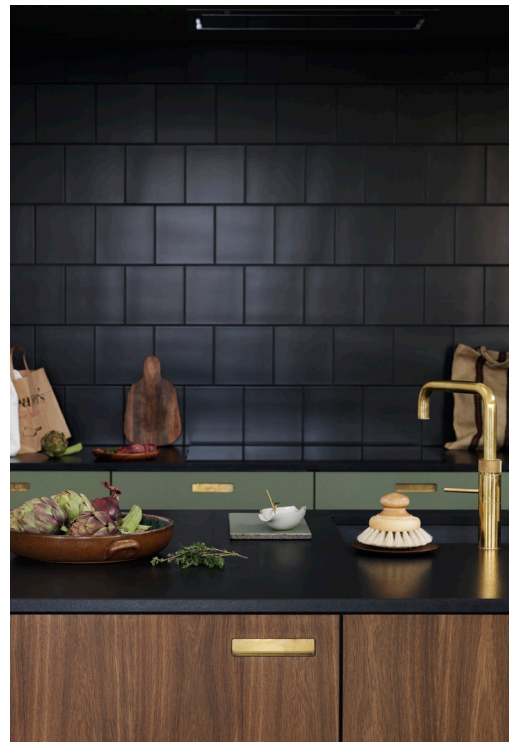

& SHUFL

+45 33 11 60 06

hello@andshufl.com

andshufl.com

**wood & linoleum
fumed oak & olive**

Fronts	58.050,-
Sides	17.950,-
Worktop	40.000,-
Brass handles	8.000,-
&SHUFL total	124.000,-
IKEA cabinets	10.000,-
Choose between:	
&SHUFL wooden drawers	31.500,-
IKEA drawers	8.100,-
	All prices in DKK