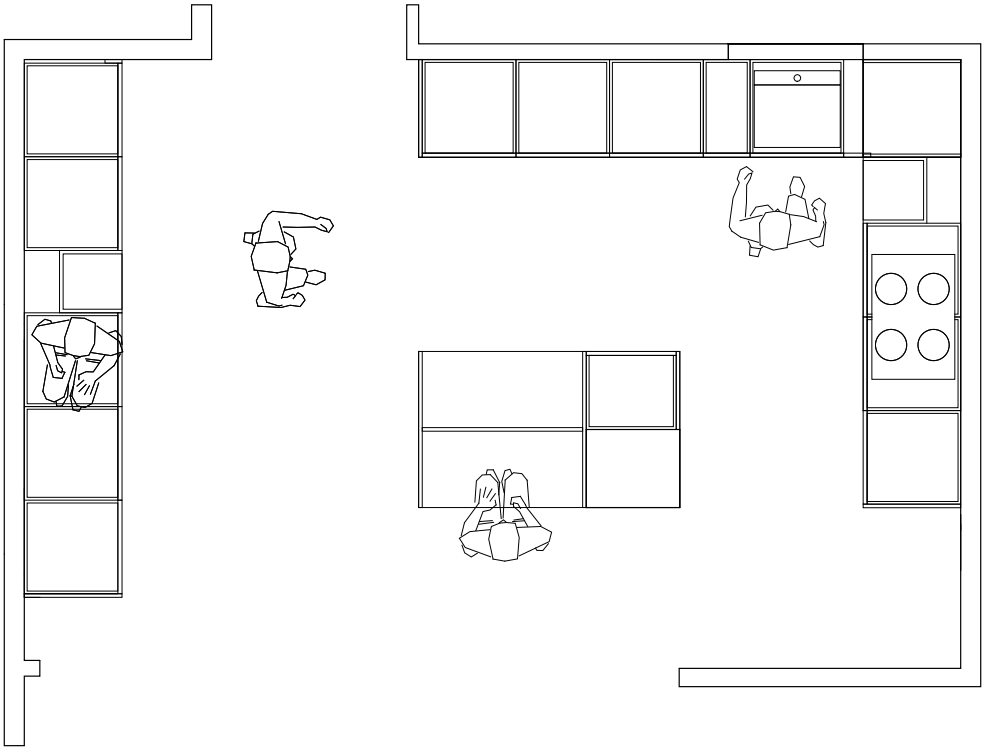

& SHUFL