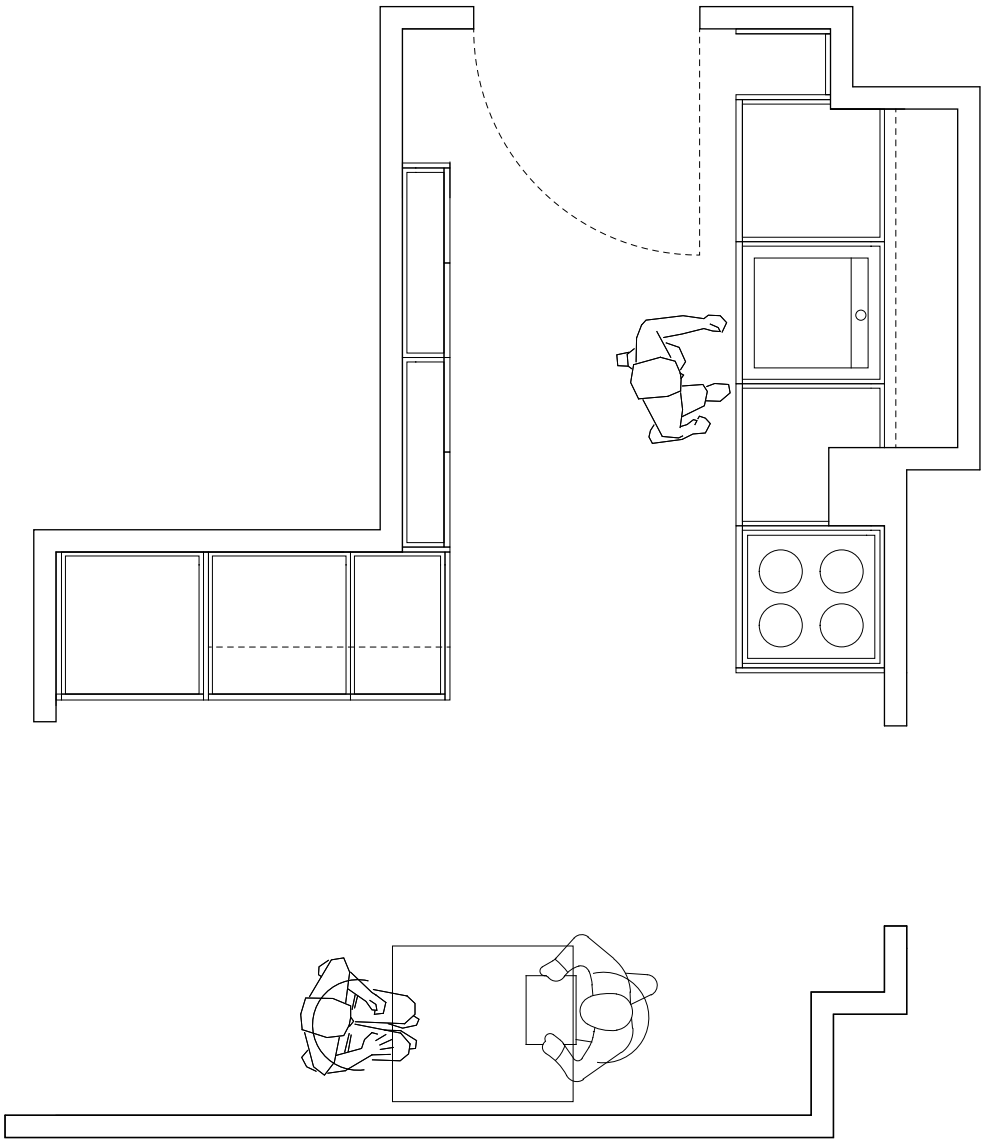

& SHUFL

+45 33 11 60 06

hello@andshufl.com

andshufl.com