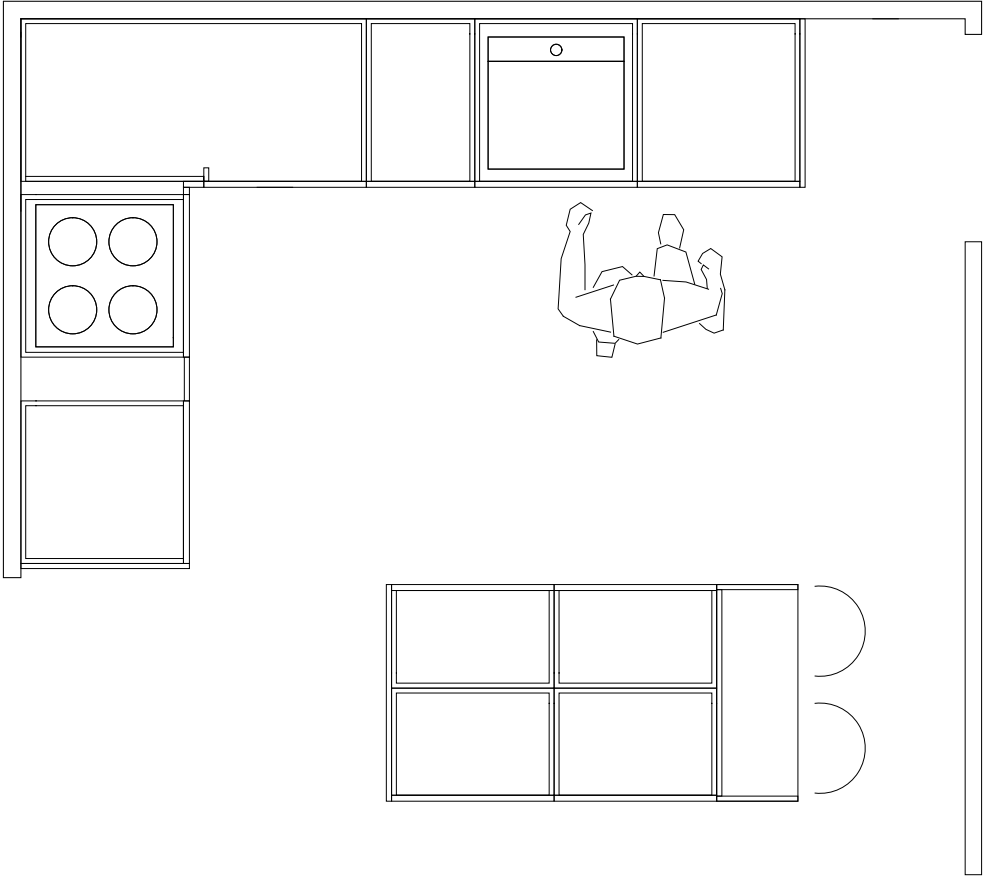

& SHUFL