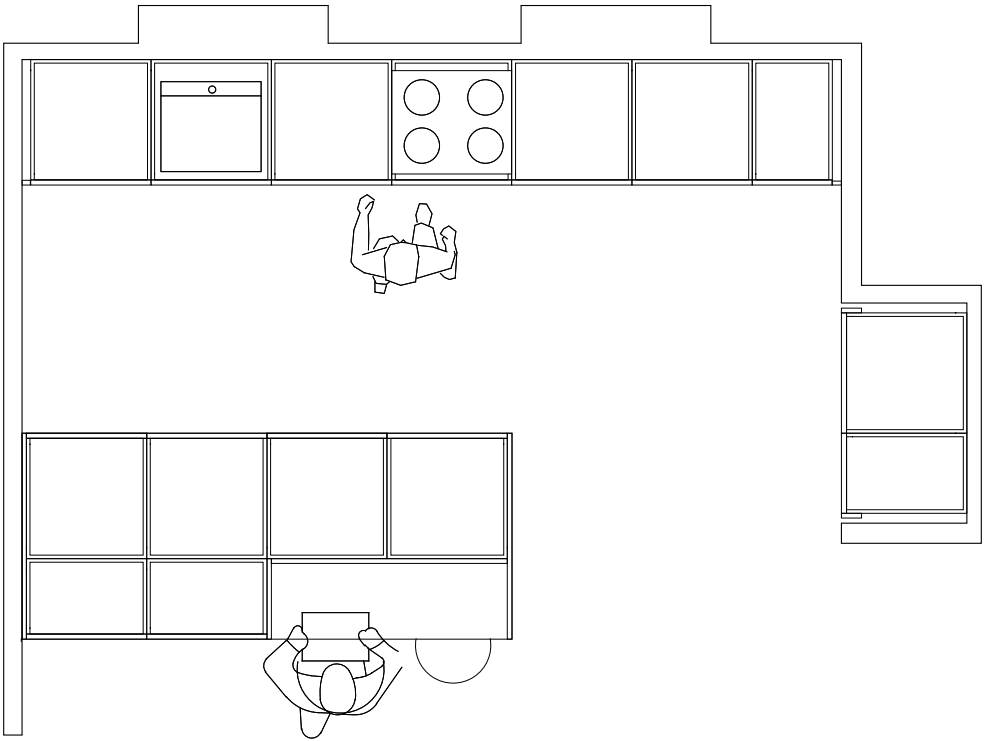

& SHUFL

+45 33 11 60 06

hello@andshufl.com

andshufl.com