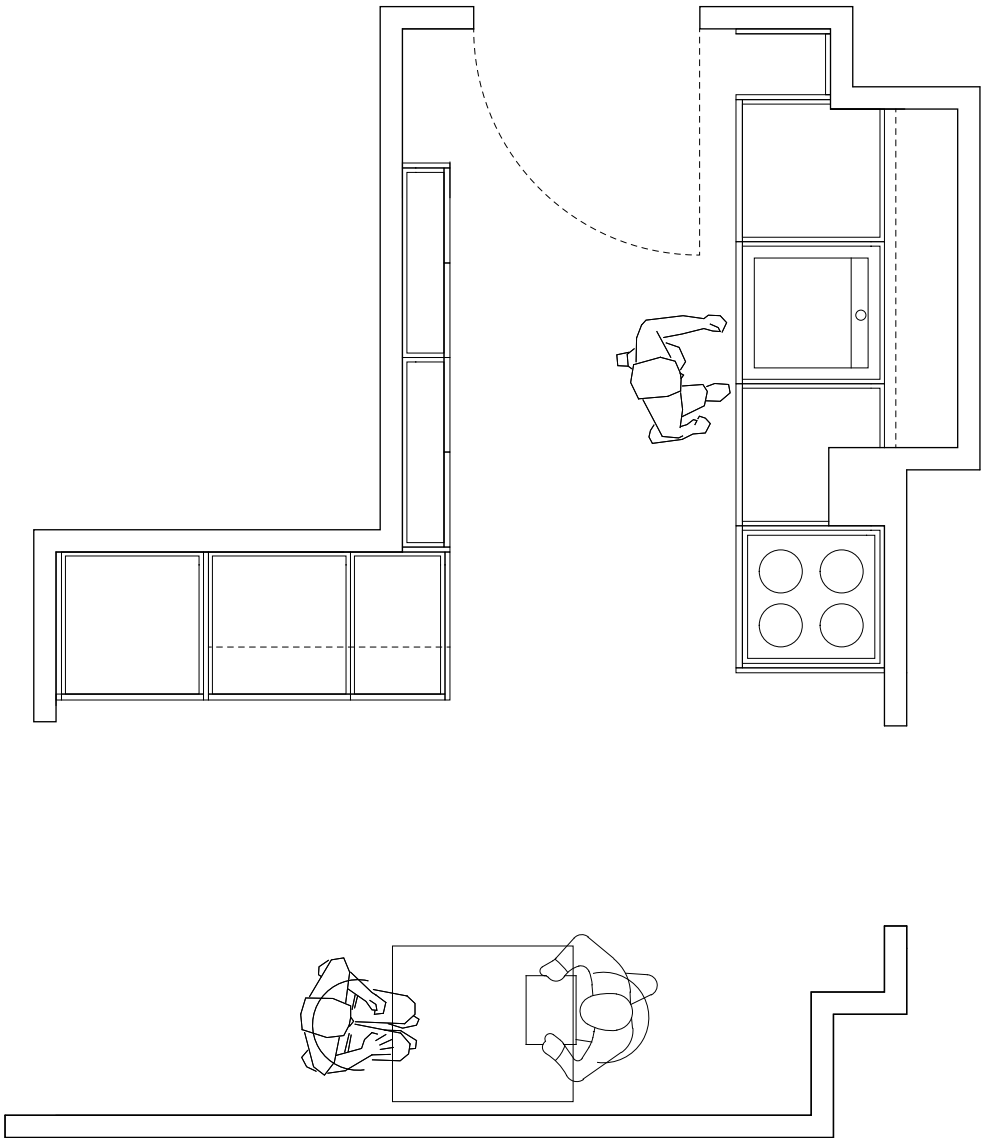

& SHUFL

+45 33 11 60 06

hello@andshufl.com

andshufl.com