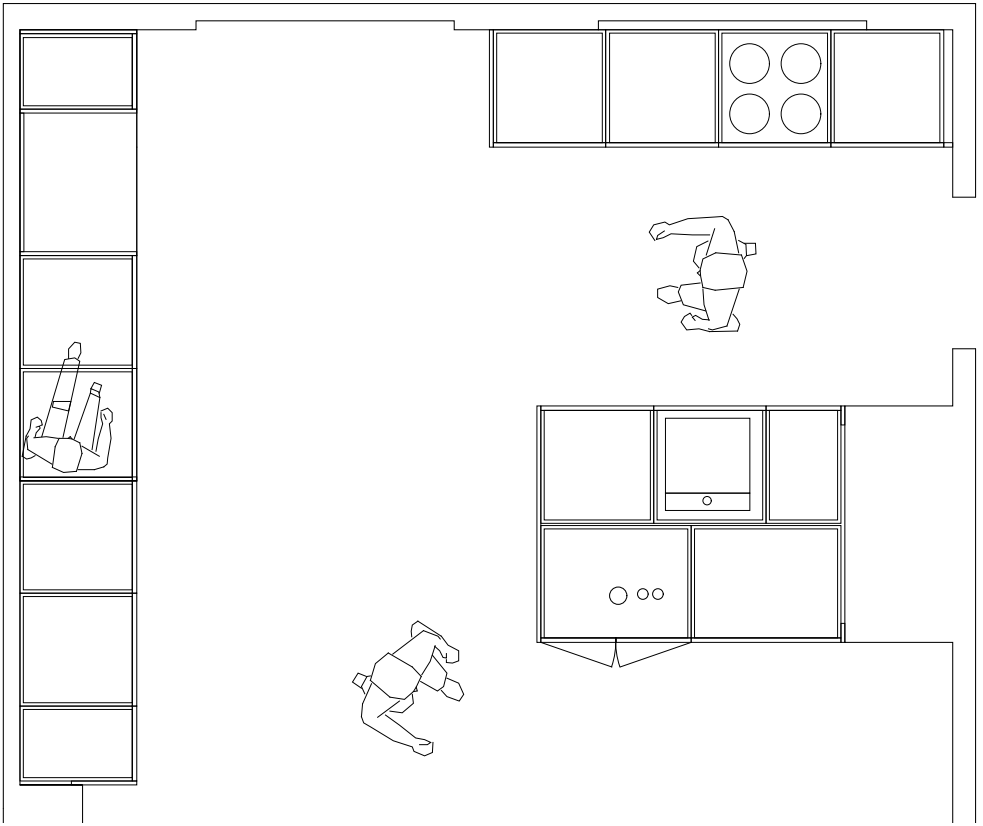

& SHUFL

+45 33 11 60 06

hello@andshufl.com

andshufl.com