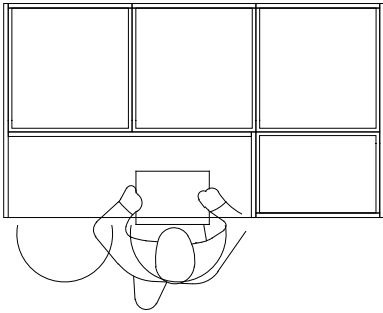

& SHUFL