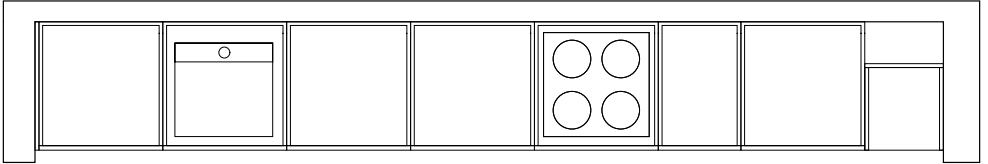

& SHUFL