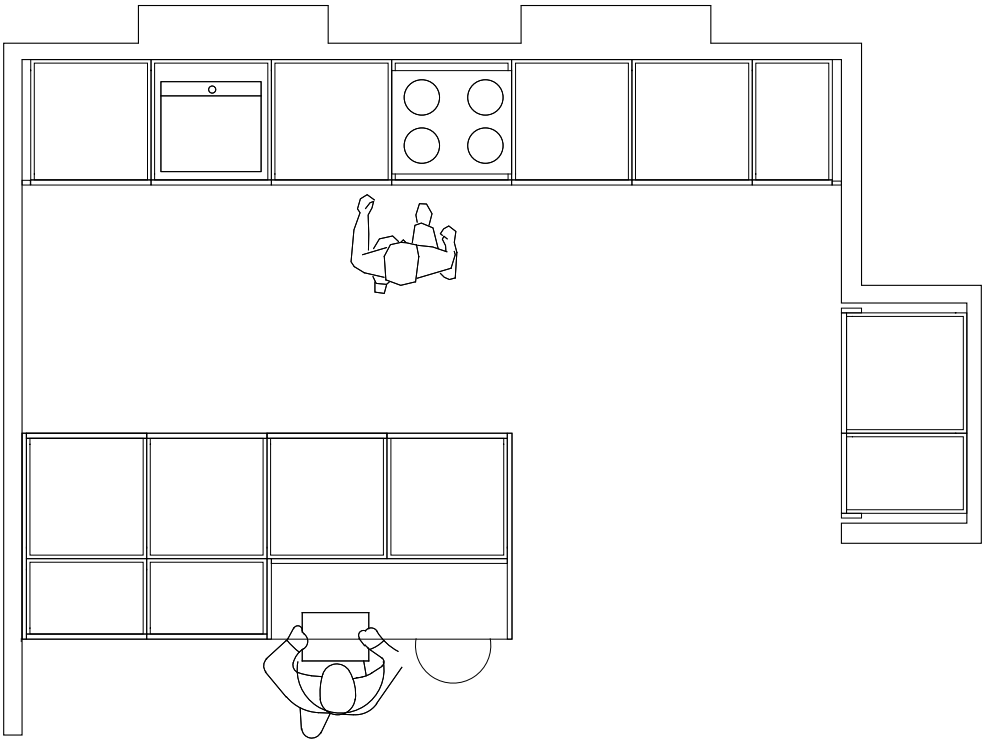

& SHUFL

+45 33 11 60 06

hello@andshufl.com

andshufl.com