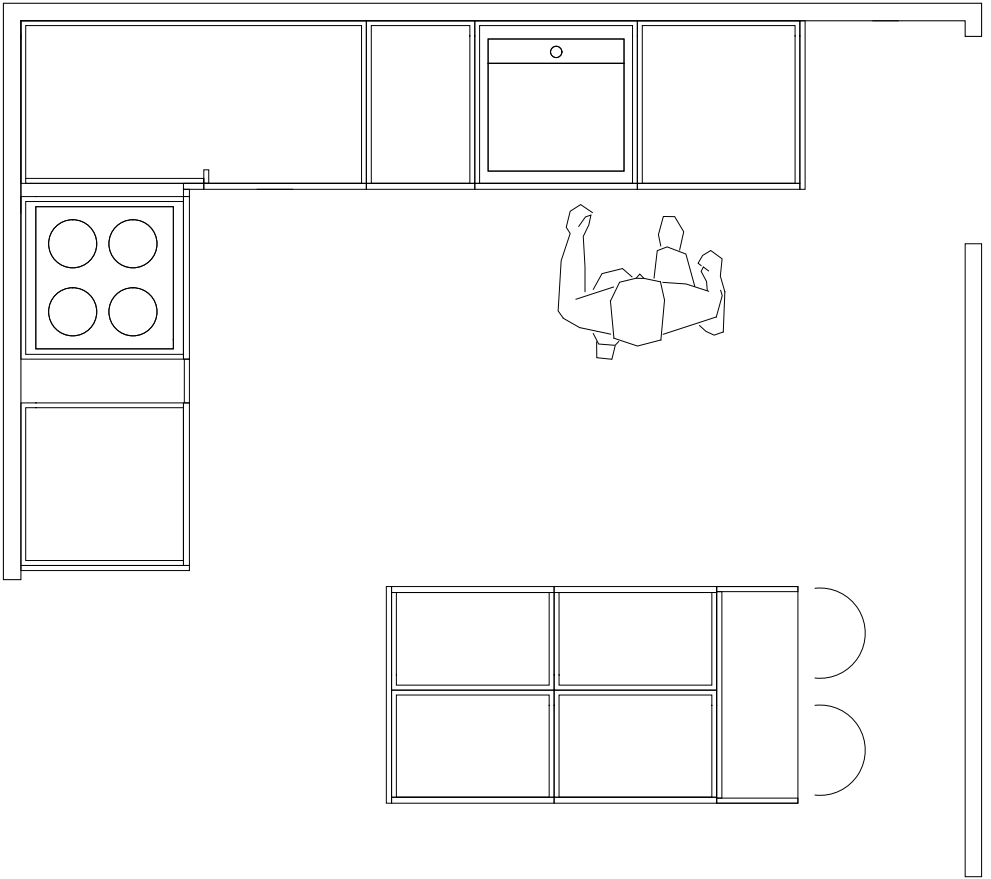

& SHUFL

+45 33 11 60 06

hello@andshufl.com

andshufl.com