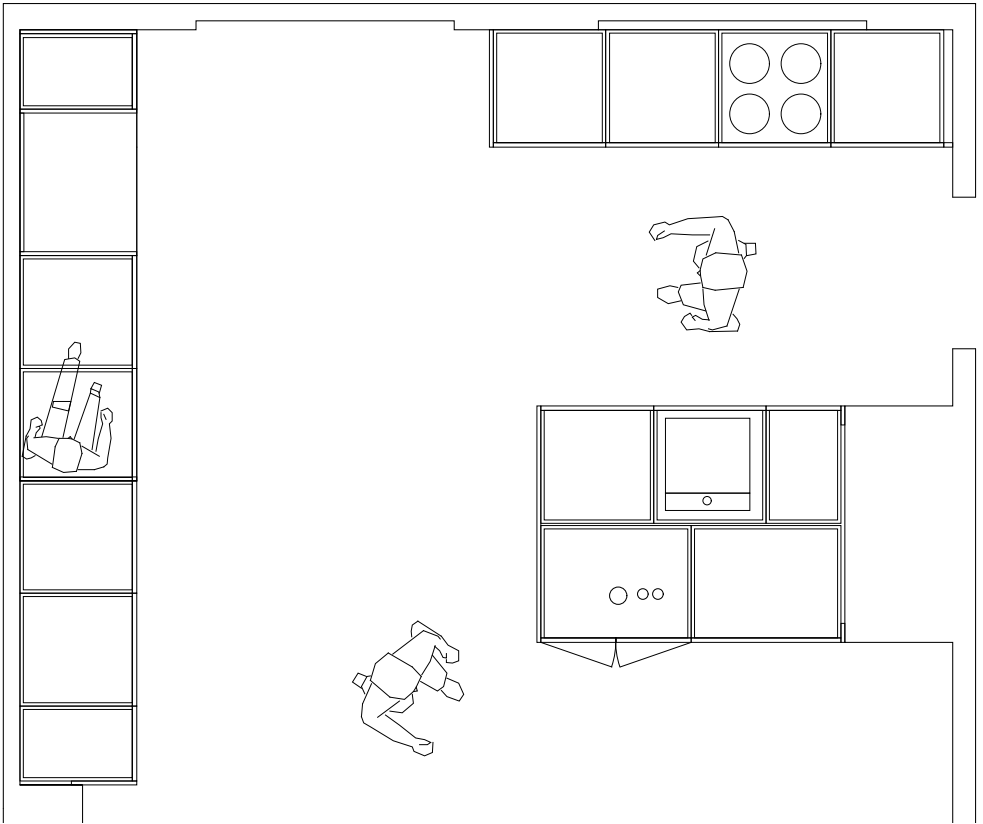

& SHUFL