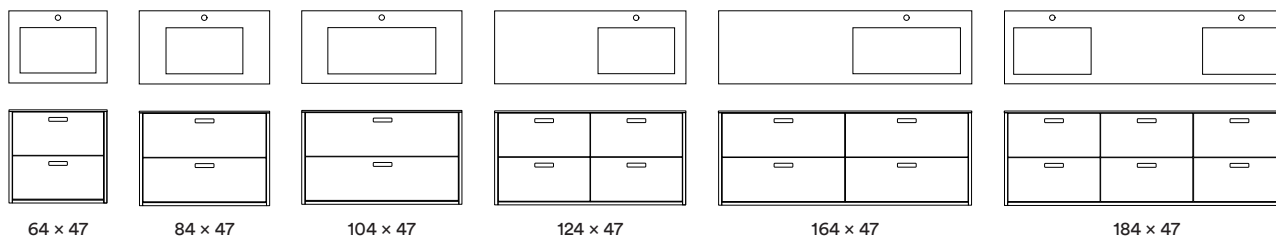

&SHUFL countertops in Corian® with built-in sink

For your Godmorgon furniture, &SHUFL also offers worktops in Corian. These worktops are made to measure and fit perfectly with your Godmorgon solutions from &SHUFL. The sink is built-in and is either 50 cm or 70 cm wide.

Note that the countertops are produced with sink(s), which means that the top drawer must be adapted at site.

Countertops in Corian	W X D	Sink centered	Sink to the left	Sink to the right	Two sinks	Width of the sink
	64 x 47	9.050	X	X	X	50 cm
	84 x 47	9.480	X	X	X	50 cm
	104 x 47	9.855	X	X	X	70 cm
	124 x 47	X	10.340	10.340	X	50 cm
	164 x 47	X	12.330	12.330	X	70 cm
	184 x 47	11.630	11.630	11.630	18.420	50 cm

&SHUFL pricelist Godmorgon

Please note that the sink will either have to be installed on top of the tabletop or be less than 14 cm in height to be able to be installed in the worktop.

This price list includes selected prices. In addition to the standard assortment we produce fronts, doors, side panels, floor boards, and countertops to measure, so you can get specially-designed solutions for your kitchen. Sides and countertops are specially-produced without an additional fee. If you'd like prices on formats you don't see in this list, you are welcome to contact us.

Countertops

At &SHUFL we also deliver countertops in other materials such as: stone, steel and wood. Descriptions of the options (colors, finish type, et.) that are available for the various materials can be found on our website: www.andshufl.com

What should the handle look like?

Our signature handle can be chosen in either black, wooden, stainless steel or brass backplate.

Do you have a kitchen that didn't come from IKEA?

We also produce doors and fronts for other kitchen brands. Do you already know which collection you're interested in? Send us an e-mail with a couple of pictures of your current kitchen and include some information about which material and colors you want.

Dress up your closets and kitchen furnishings with &SHUFL.

We also produce closet doors for IKEA's wardrobe solution PAX, and for the kitchen furnishings line Metod and Faktum. Contact us to get prices and more information.